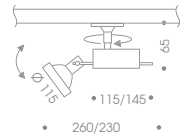

LEVEL

- PHASE Strahler, drehbar, Leuchtenköpfe kardanisch gelagert
- Korpus aus Aluminium Silber Matt oder Weiß lackiert
- Lampe bitte separat bestellen

- PHASE spotlight, tiltable, luminaire heads cardanically suspended
- Matt silver or White coated aluminium body
- Please order lamp separately

230V / 50-60Hz / 12V / G 53 / QR-LP 111

max. 1x 50W   max. 2x 50W
20 - 213 50 08   20 - 213 40 08   ☐ CM
20 - 213 50 01   20 - 213 40 01   ☐ W

ICE

- PHASE Strahler, dreh-/schwenkbar
- Korpus Aluminium Silber Matt
- Lampe bitte separat bestellen

- PHASE spotlight, revolving/tiltable
- Body made of matt silver aluminium
- Please order lamp separately

230V / GZ 10 / QPAR 111 max. 75W

20 - 207 00 08   ☐ CM / Adapter ☐ CM
20 - 207 01 08   ☐ CM / Adapter ☐ W

GANGWAY

- PHASE Strahler, drehbar, Strahlerkopf schwenkbar
- Korpus Metall Silber Matt
- EVG, nicht dimmbar
- Lampe bitte separat bestellen
- Aufgrund der Lampentechnologie besonders geeignet für Objekt- und Shopbeleuchtung

- PHASE spotlight, revolving, luminaire head tiltable
- Matt silver metal body
- Electronic ballast, not dimmable
- Please order lamp separately
- Because of the lamp technology particularly suitable for object and shop lighting

230V / 50-60Hz / G 8,5 / HIT-TC-CE 35/70W

35W / 60°   70W / 60°   Adapter ☐ CM
20 - 201 60 08   20 - 201 70 08   Adapter ☐ W
20 - 201 62 08   20 - 201 72 08