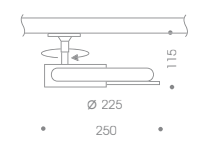

- PHASE Raumlicht, drehbar
- Korpus Metall Silber Matt oder Weiß
- EVG, nicht dimmbar
- Lampe bitte separat bestellen
- Zubehör (farbiger Acrylschirm) bitte separat bestellen

- PHASE floodlight, revolving
- Matt silver or White metal body
- Electronic ballast, not dimmable
- Please order lamp separately
- Please order lamp accessory (coloured acrylic shade) separately