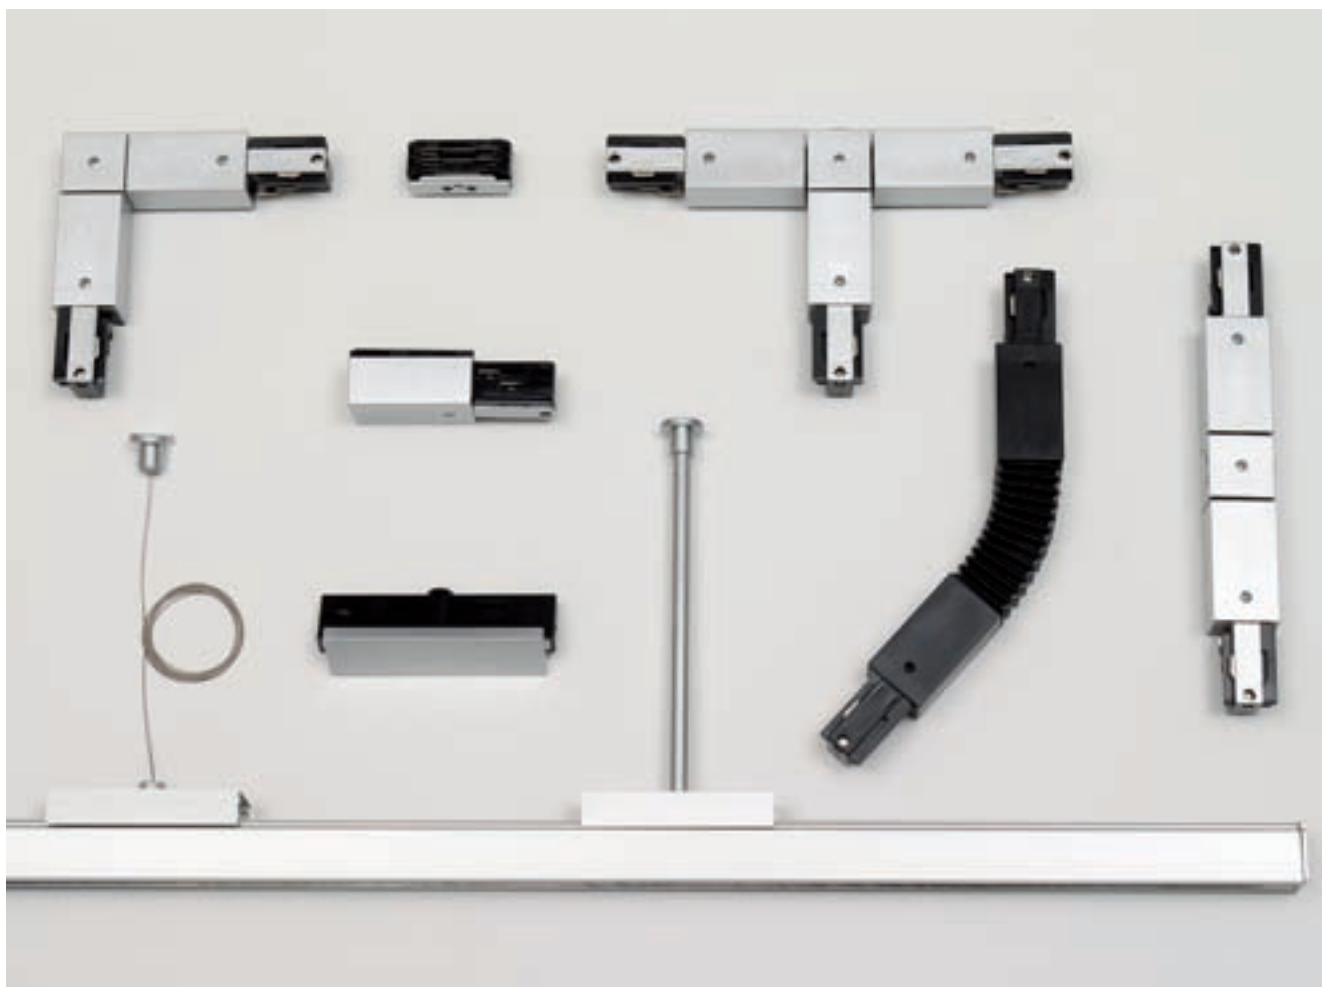

1. Schiene / Rail / Stroomrail

Track / Binario / Guía

36 x 32mm

9-210 06 2000mm
 9-210 03
 9-210 08 3000mm
 9-210 05

2. Träger / Support / Drager

Support / Supporto / Soporte

2.1 100 x 36 x 19mm

9-210 74 10mm
 9-210 79