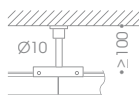

2.2 Ø 10mm

9-210 75 100mm
9-210 70
9-210 76 200mm
9-210 66
9-210 77 500mm
9-210 67