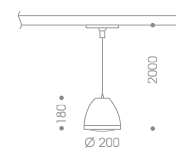

- PHASE pendant luminaire
- Highly mirror-polished aluminium body, frosted glass dish, integral 80° gloss reflector
- Please order lamp separately

230V / B15d / QT 18 max. 100W

20 - 207 90 10 Adapter 
 20 - 207 91 10 Adapter 