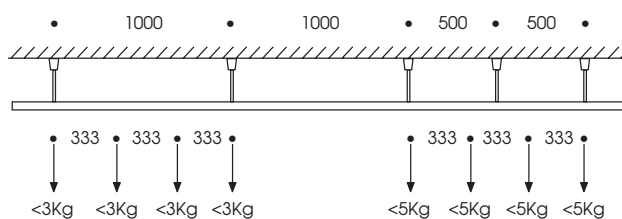

1. Schiene / Rail / Stroomrail

Track / Binario / Guía

36 x 32mm

9-210 06 2000mm
 9-210 03
 9-210 08 3000mm
 9-210 05

2. Träger / Support / Drager

Support / Supporto / Soporte

2.1 100 x 36 x 19mm

9-210 74 10mm
 9-210 79