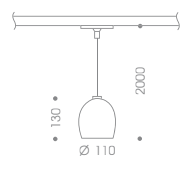

SIXTY 5

1. PHASE Pendelleuchte
   - Schirm mundgeblasenes Opalglas mit Gewebestrukturoptik
   - Lampe bitte separat bestellen
2. PHASE pendant luminaire
   - Mouth-blown opal glass with the optics of woven linen
   - Please order lamp separately

230V / G9 / QT 14 max. 75W

20 - 209 80 08 Adapter CM

20 - 209 81 08 Adapter W

IN-2

1. PHASE Pendelleuchte
   - Korpus Metall Silber Matt lackiert
   - Lampe bitte separat bestellen
   - Lampenzubehör (Dekoring 111) bitte separat bestellen
2. PHASE pendant luminaire
   - Matt silver coated metal body
   - Please order lamp separately
   - Please order lamp accessory (deco ring 111) separately

230V / GZ 10 / QPAR 111 max. 75W

20 - 208 00 08 Adapter CM

20 - 208 01 08 Adapter W

Artikel + Lampe   + Zubehör
Item + Lamp   + Accessory

R 4

Zubehör
Accessories

304