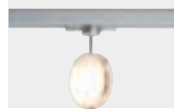

JUST KIDDING 136