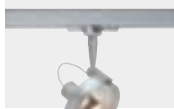

PHASE

3-Phasen Hochvolt Schienensystem, max. 3x 230V
3-phase high-voltage track system, max. 3x 230V

ICE 134