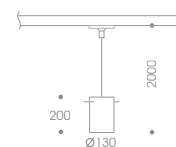

SIR GATSBY

- PHASE Pendelleuchte
- Korpus Aluminium hochglanzpoliert, satinierte Glasscheibe, integrierter 80° Hochglanzreflektor
- Lampe bitte separat bestellen

- PHASE pendant luminaire
- Highly mirror-polished aluminium body, frosted glass dish, integral 80° gloss reflector
- Please order lamp separately

230V / B15d / QT 18 max. 100W

20 - 207 90 10 Adapter
20 - 207 91 10 Adapter

2-ONE

- PHASE Pendelleuchte
- Korpus Metall Silber Matt, Schirm Polycarbonatrohr satiniert
- Lampe bitte separat bestellen

- PHASE pendant luminaire
- Matt silver metal body, frosted polycarbonate tube
- Please order lamp separately

230V / E 27 / A60 max. 100W / QPAR 30 max. 75W

20 - 207 70 08 Adapter
20 - 207 71 08 Adapter

2-FIVE

- PHASE Pendelleuchte
- Korpus Metall Silber Matt, Schirm Polycarbonatrohr satiniert
- Lampe bitte separat bestellen

- PHASE pendant luminaire
- Matt silver metal body, frosted polycarbonate tube
- Please order lamp separately

230V / G 24q-2 / TC-TELI 18W / TC-DEL 18W

20 - 207 80 08 Adapter
20 - 207 81 08 Adapter