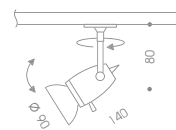

- PHASE Strahler, dreh-/schwenkbar
- Korpus Aluminium Chrom Matt
- Lampe bitte separat bestellen

- PHASE spotlight, revolving/tiltable
- Body made of matt chrome aluminium
- Please order lamp separately